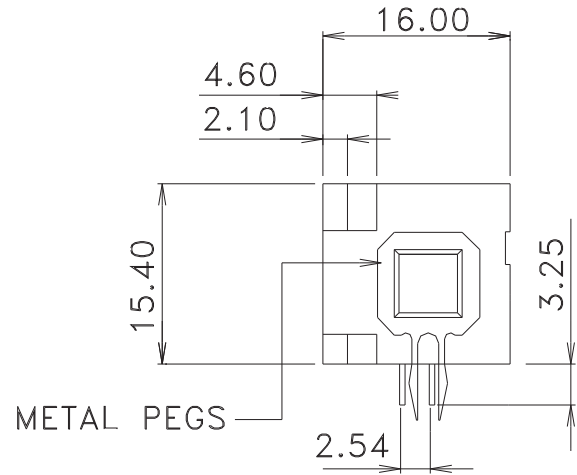

# AJ-030 Serie

Side & top Gang Jack - SINGLE PORT

## Side Entry

## Top Entry

Number Of ports	2	3	4	5	6	7	8
A	32.28	45.28	58.28	71.28	84.28	97.28	110.28
B	28.80	41.80	54.80	67.80	80.80	93.80	106.80
C	13.00	26.00	39.00	52.00	65.00	78.00	91.00