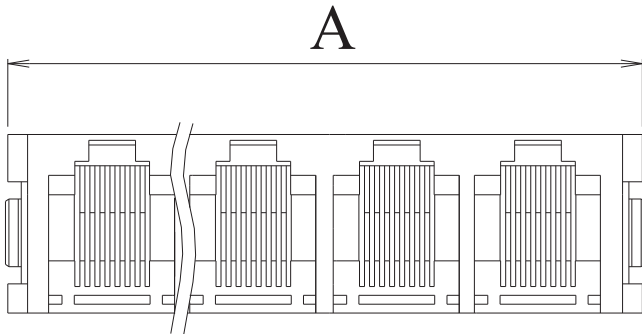

# AJ-030 Serie

Side & top Gang Jack - SINGLE PORT

## Side Entry

## Top Entry

Number Of ports	2	3	4	5	6	7	8
A	32.28	45.28	58.28	71.28	84.28	97.28	110.28
B	28.80	41.80	54.80	67.80	80.80	93.80	106.80
C	13.00	26.00	39.00	52.00	65.00	78.00	91.00