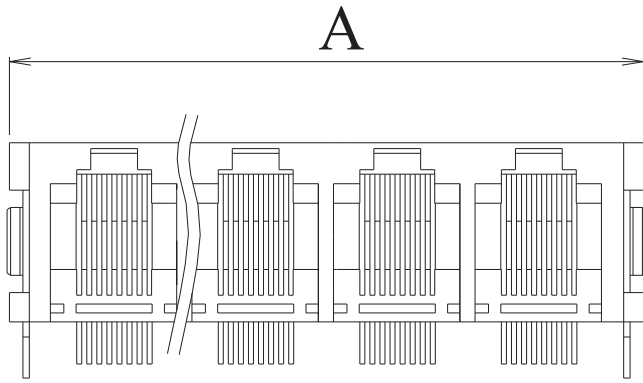

# AJ-030 Serie

Side & top Gang Jack - SINGLE PORT

## Side Entry

## Top Entry

Number Of ports	2	3	4	5	6	7	8
A	32.28	45.28	58.28	71.28	84.28	97.28	110.28
B	28.80	41.80	54.80	67.80	80.80	93.80	106.80
C	13.00	26.00	39.00	52.00	65.00	78.00	91.00