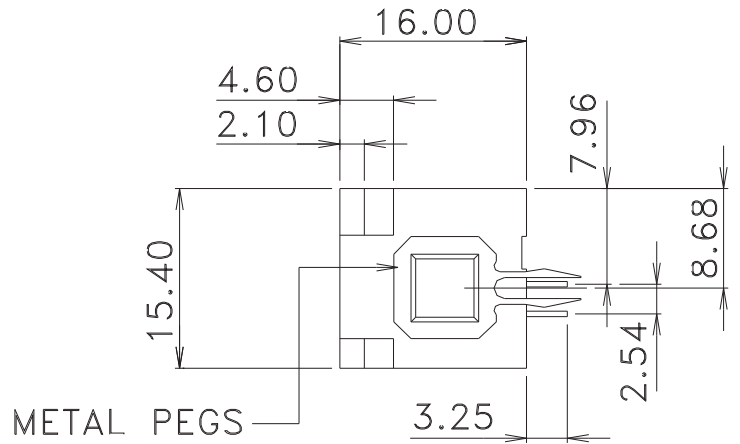

# AJ-030 Serie

Side & top Gang Jack - SINGLE PORT

## Side Entry

## Top Entry

Number Of ports	2	3	4	5	6	7	8
A	32.28	45.28	58.28	71.28	84.28	97.28	110.28
B	28.80	41.80	54.80	67.80	80.80	93.80	106.80
C	13.00	26.00	39.00	52.00	65.00	78.00	91.00